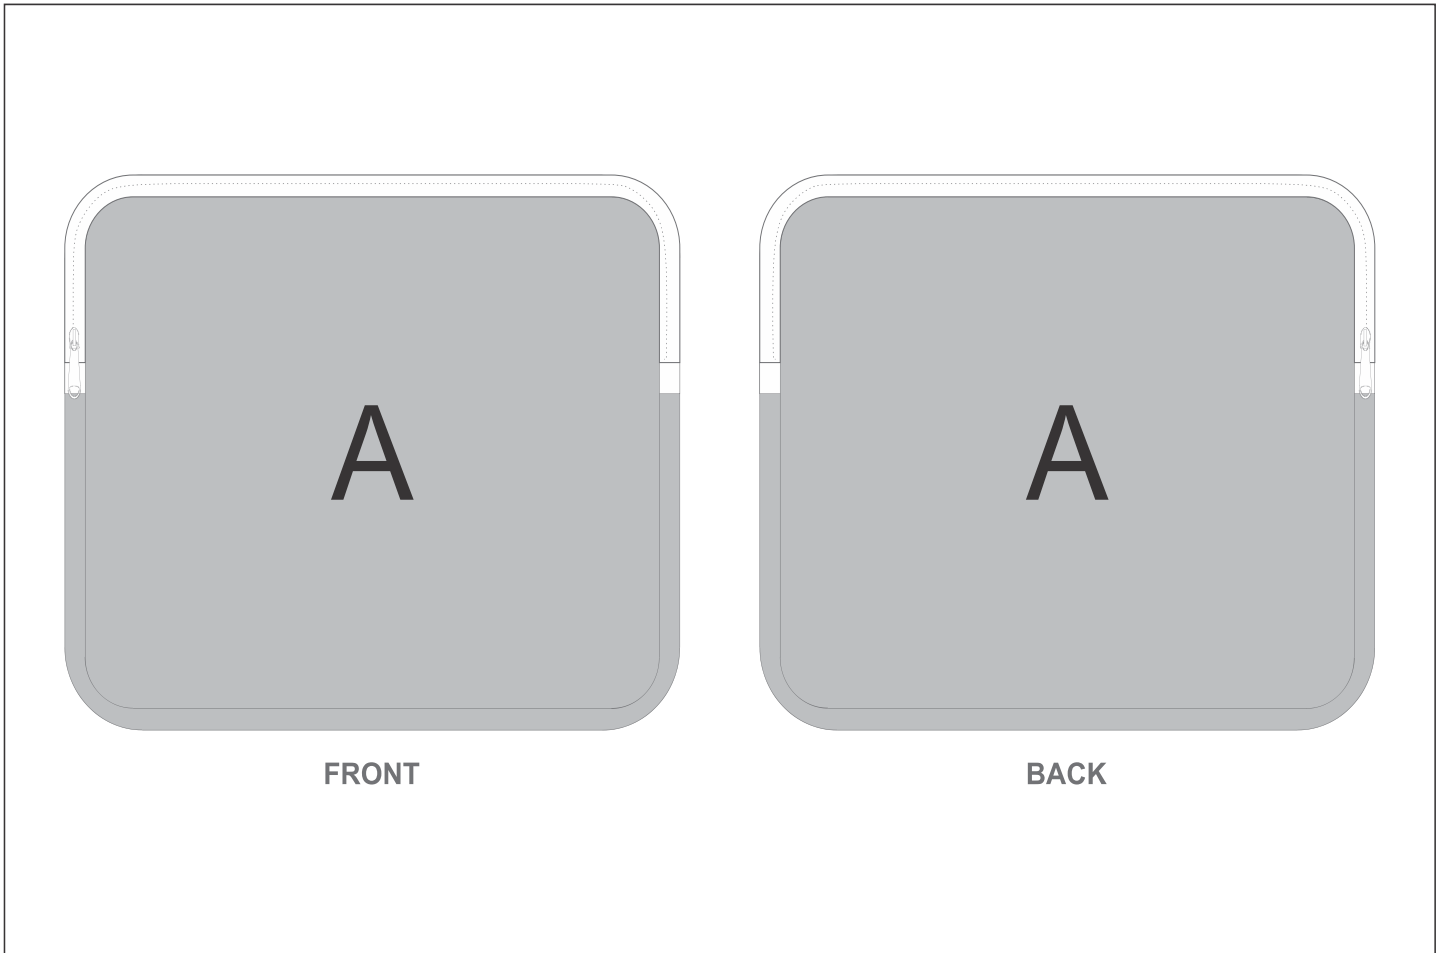

BC-HP-71-G

Hoppla Domain Neoprene Tablet Sleeve

Need to know:

Includes 1-Position Sublimation (setup fees apply)

- Please Note: We cannot guarantee 100% logo Alignment on all Brandable Panels.

Branding Options:

Position	Branding Method (Branding Code)	No. of Colours	Dimension
A	Custom Sublimation A (CPSUB-A)	Full Colour	605mm wide x 306mm high